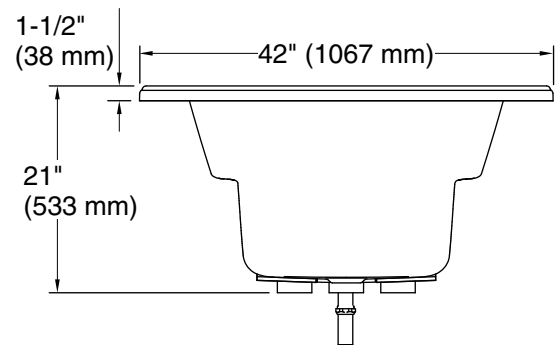

### Technical Information

All product dimensions are nominal.

Installation:	Drop-in
Drain location:	End
Basin area, bottom:	41" x 20-1/2" (1041 mm x 521 mm)
Basin area, top:	53-1/2" x 32-1/8" (1359 mm x 816 mm)
Weight:	80 lbs (36.3 kg)
Minimum floor load:	35 lbs/ft <sup>2</sup> (170.9 kg/m <sup>2</sup> )
Water depth:	15" (381 mm)
Water capacity:	57 gal (215.8 L)
Cutout:	Drop-in, 58-1/2" x 40-1/2" (1486 mm x 1029 mm)
Minimum flat for door:	3-1/4" (83 mm)