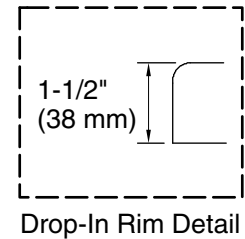

## Available Colors/Finishes

*Color tiles intended for reference only.*

Color	Code	Description
	0	White
	96	Biscuit
	47	Almond

No change in measurements if connected with drain illustrated. (K-11677)

 Recommended Faucet Location

### Technical Information

All product dimensions are nominal.

Installation:	Drop-in
Drain location:	End
Basin area, bottom:	41" x 20-1/2" (1041 mm x 521 mm)
Basin area, top:	53-1/2" x 32-1/8" (1359 mm x 816 mm)
Weight:	80 lbs (36.3 kg)
Minimum floor load:	35 lbs/ft <sup>2</sup> (170.9 kg/m <sup>2</sup> )
Water depth:	15" (381 mm)
Water capacity:	57 gal (215.8 L)
Cutout:	Drop-in, 58-1/2" x 40-1/2" (1486 mm x 1029 mm)
Minimum flat for door:	3-1/4" (83 mm)