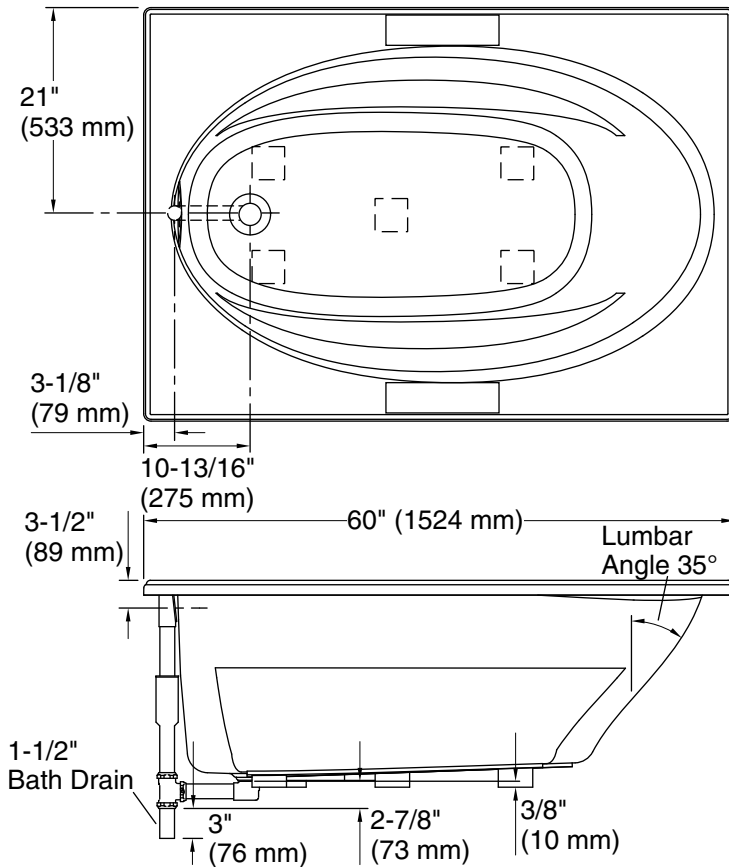

No change in measurements if connected with drain illustrated. (K-11677)

Recommended Faucet Location

Technical Information

All product dimensions are nominal.

Installation:	Drop-in
Drain location:	End
Basin area, bottom:	41" x 20-1/2" (1041 mm x 521 mm)
Basin area, top:	53-1/2" x 32-1/8" (1359 mm x 816 mm)
Weight:	80 lbs (36.3 kg)
Minimum floor load:	35 lbs/ft² (170.9 kg/m²)
Water depth:	15" (381 mm)
Water capacity:	57 gal (215.8 L)
Cutout:	Drop-in, 58-1/2" x 40-1/2" (1486 mm x 1029 mm)
Minimum flat for door:	3-1/4" (83 mm)

Notes

Measure your actual product for rough-in details.

Install this product according to the installation instructions.

The hot water supply should be 70% of the capacity of the bath or greater. Installations will vary.

If installing a rim-mount faucet, make sure there is no interference above or below the deck before drilling any holes.